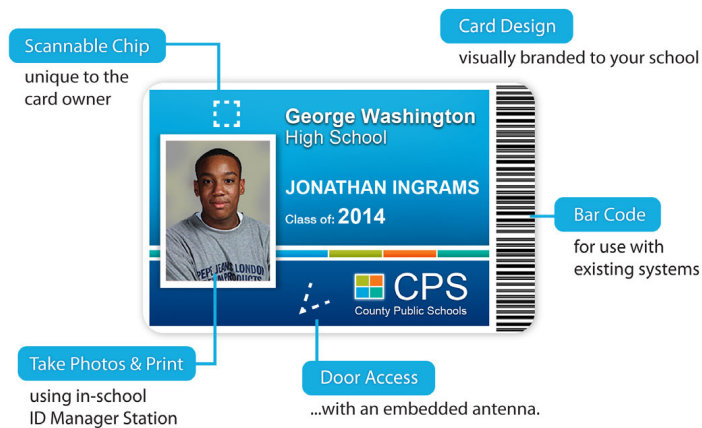

ID Manager Issuing The One Card - Smart ID Cards

ScholarChip is a smart card industry leader. Our One Card is the only true one card system available to K-12. Issuing our card to both students and staff is just the beginning of securing your campus. It automates multi-point attendance with safety and school operations. The One Card is the baseline component of our School Safety and Operations System.

Attendance Services

ID Manager is a component of the ScholarChip Cloud.
An Integrated School Safety and School Operation Service.

ScholarChip® ID Manager

Issuing The One Card

Card issuance is a unique combination of in-school hardware and cloud computing. In schools, our high volume card issuance stations take photos, issue smart IDs, search card holder records and manage batch printing. This is complemented from the cloud, with anywhere - anytime web-based photography and print capability. Hands down, we provide the easiest, fastest and most secure way to issue smart IDs, not only to a single school, but district-wide.

Features & Benefits:

Our One Card does many things

Our One Card is not proprietary: it works with our School Safety and Operations System and with other third party smart card services

Our One Card can be issued as a dual factor card: operating as both a proximity and smart card

MIFARE ISO 14443A (13.54 MHz) secure contact-less card

Highly secure, guaranteed Globally Unique ID (GUI)

Only one card is ever active, all previously lost or stolen cards are deactivated

Standard CR-80, credit card sized