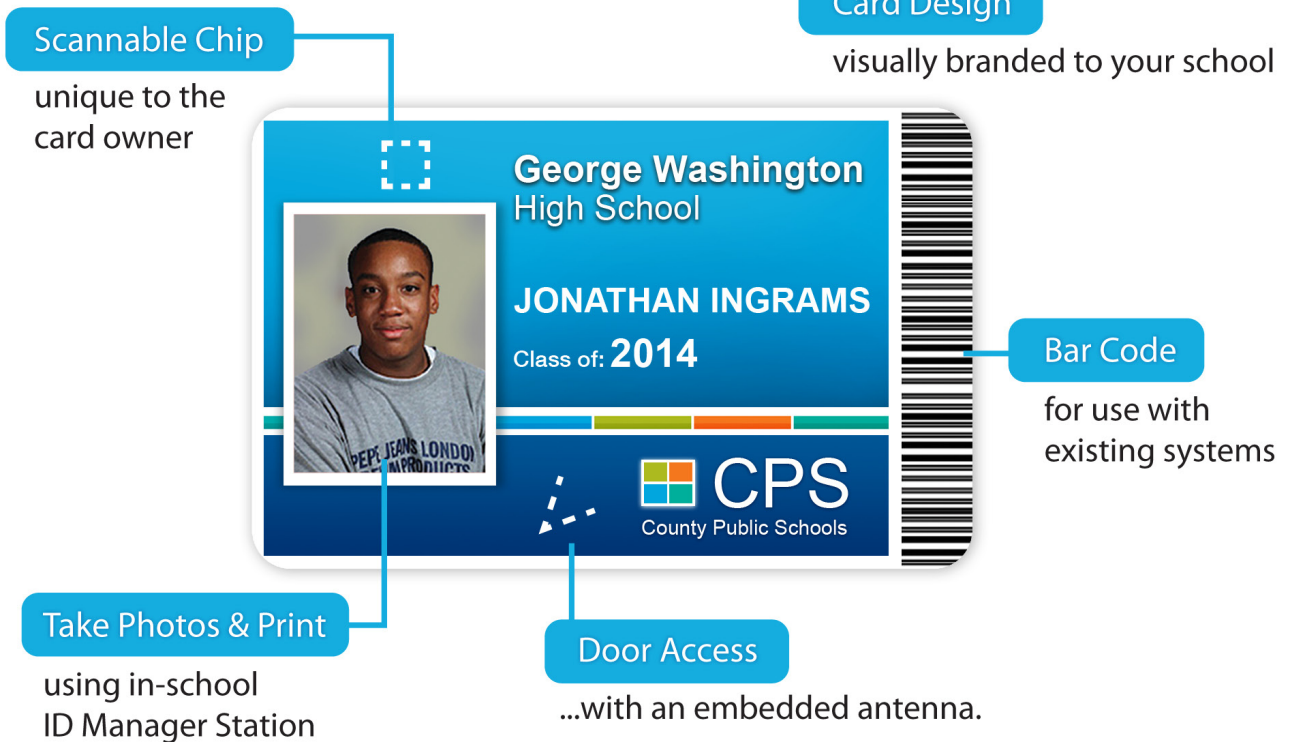

## The One Card Student & Staff ID

### How to Get Started:

Learn how schools are using the One Card. Send us a quick email requesting a One Card Case Study. [info@scholarchip.com](mailto:info@scholarchip.com)

Now you're ready to automate attendance at the school entrance, in the classroom and on the bus. Plus, use the One Card for cafeteria purchases. The dual-factor card permits secure door access to qualified staff and students.